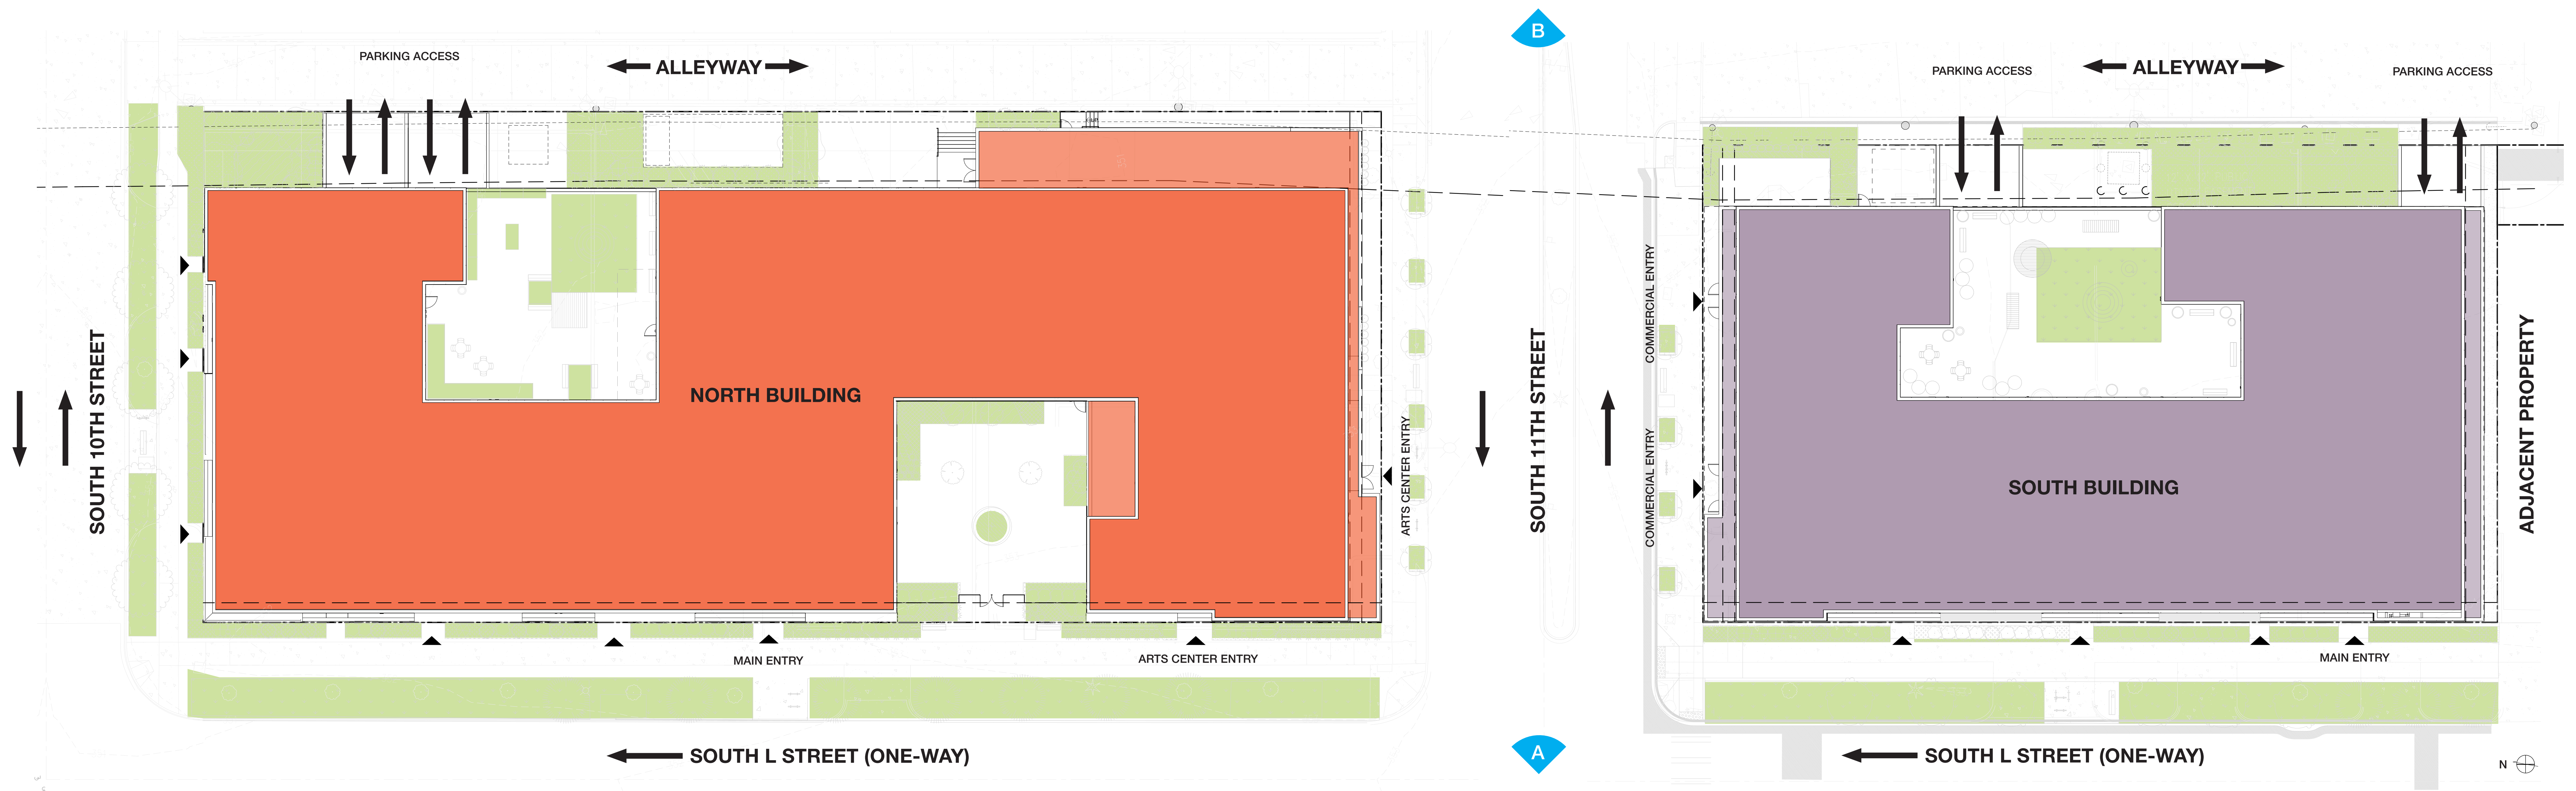

HOUSING HILLTOP

TACOMA HOUSING AUTHORITY

VIEW A: FROM S L STREET & S 11TH STREET LOOKING EAST

VIEW B: FROM MLK JR WAY & S 11TH STREET LOOKING WEST

Tacoma
Housing Authority

WALSH
CONSTRUCTION CO.

SMR
ARCHITECTS